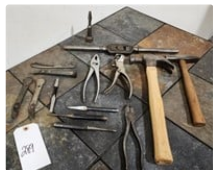

289 Keen Kutter Screw Driver Bit, Keen Kutter Can

Openers QTY 3 -Keen Kutter Punch QTY 2 -Diamond Edge Punch - Keen Kutter No 7172 Pliers 8" Length -Keen Kutter No 195 Saw Set -Diamond Edge Can Opener -Keen Kutter Pliers 7" Length -Keen Kutter Claw Hammer 14" L -Keen Kutter Machinist Riveting Hammer -Keen Kutter No 2 Bit -Keen Kutter No 3 Tap Handle