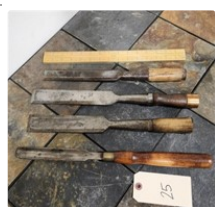

22 KK Meat & Food Cutter No. K22 1/2" in org. box

23 Shapleigh's Defiance Galvanized Ware Bucket

8" tall

24 Shapleigh's 1942 Catalog Leather Bound

25 Keen Kutter Socket Firmer Chisel,

1 3/4" wood handle - 15" long 1 1/2" wood handle with brass ring - 16" long 1 1/4" wood handle - 14" long

25a KK Pocket Knife Classics Limited Edition 1 of 1000

Pocket Knife, #0061, 4"

26 Keen Kutter Curved Top Display Case - Excelsior

48 1/2" long x 27" wide x 14" tall 2 fold down back with Mirrors Front Right Panel is Plexi Glass By: Excelsior Showcase Works, Quincy, ILL Branch House St. Louis MO