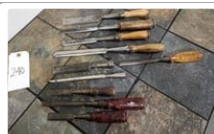

240 Various Keen Kutter Chisels Qty 10

Keen Kutter Gouge Keen Kutter Handled Socket Firmer 13 1/2" L and 1" W Keen Kutter Chisel 12 3/4" L and 1 1/4" W Keen Kutter Chisel 11" L and 1" W E.C Simmons Chisel 3/4" Keen Kutter 1/8" Mortising Chisel Keen Kutter, Beveled Edge, Chisel 1" Keen Kutter Socket Firmer Chisel with Red Tenite Plastic Handles Beveled Edges 3/4" and 1/2"