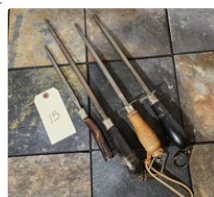

15 Keen Kutter Knife Steels, Emblem-Shaped Guard

Sizes: 9 3/4", 9 3/4", 7 1/2", 12" 10" Wooden Handle Blade Size 12" Wooden Handle Blade Size 14" Wooden Handle