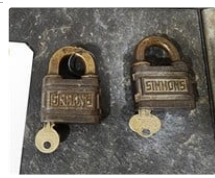

242 **Keen Kutter 12" Chainsaw KS-105 (Works)**

241 **Simmons Padlocks Qty 2 With Keys**