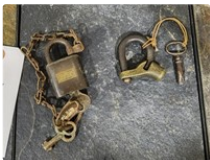

94 Civil War Artillery Limber Chest Lock w/Key 2x2 &

Simmons Padlock with Key