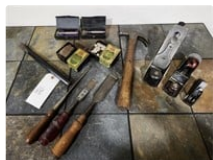

281 Keen Kutter 1 1/2" Chisel With Beveled Edges,

-Keen Kutter 1" Chisel with Red Plastic Handle, Beveled Edges - Keen Kutter 1/8" Mortising Chisel -Keen Kutter Chisel 12" Length - Keen Kutter Automatic Strop K600 QTY 2 -Keen Kutter Razor in Case QTY2 -Keen Kutter Claw Hammer 13" Length -Keen Kutter KK120 Metal Plane, Smooth Bottom, 7" -Keen Kutter KK75 Metal Plane, Smooth Bottom, 4" -Keen Kutter KK4 Metal Plane With Wooden Handle, Corrugated Bottom, 9"