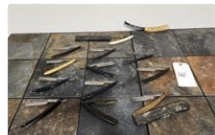

162 Keen Kutter K44 Straight Razor, KK Hoof Knife &

- Simmons No. 8 Special - Simmons Hdw Co K15 Germany - Handle is engraved - KK K12 - Simmons "Barber's Pet" N2.321 - Oak Leaf E519 Germany - Simmons Excelsior No1448 - Keen Kutter K15- Germany - E C Simmons Keen Kutter 776 - Keen Kutter K44 - Keen Kutter 739 - Keen Kutter K74-5 - KK Hoof Knife Bone Handle