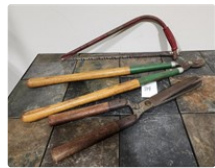

114 **KK Hedge Shears, Pruning Shears, Bow Saw**

-Hedge Shears KS 8 1/2" - Long Pruning Shears - Bow Saw 22 1/2" with original label