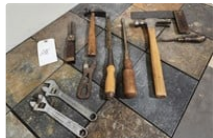

288 Keen Kutter Shoe Cobbler Hammer 10" L and

-Keen Kutter Tack Claw -Keen Kutter Hammer 13" L -Keen Kutter Socket Corner Chisel 3/4" -Keen Kutter Flathead Screwdriver 14 1/2" L -Keen Kutter Tri Square 9" -Keen Kutter Wooden Handle for a T-Level Square -Keen Kutter K20 Alligator Wrench, Combination Bolt Wrench -Keen Kutter 8" Wrench Qty 2