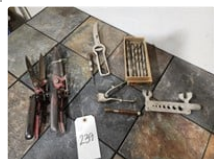

239 Keen Kutter 13/32" Bit Stock Twist Drill Qty 7,

Keen Kutter Masonry Drill K5/16" Keen Kutter Game Carving Shears, 10 1/4" With Serrated Edge and Bone Cutter on Lower Blade, Shapleigh Hair Clippers No 14T Keen Kutter Flat Head Ratchet Screw Driver Pat Dec 13, 1892 Keen Kutter Grass Shears Qty 2 Shapleigh Flaring Clamp