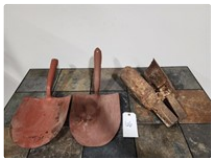

66 KK Post Hole Digger (no handle) & 2 KK Dirt Spades