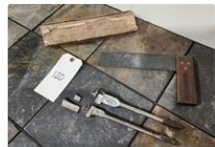

120 **Tri Square 7 1/2" w/wooden handle; KK Expansive**

Qty 2, only one Bit in Orig. Box