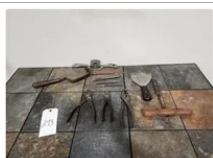

273 Keen Kutter Hand Drill Auger, KK92 Spoke Shave,

-Keen Kutter S1574AK Putty or Scraping Knife -Keen Kutter Garden Weeder, Bent 7/8" Wide Blade, Bent Socket, 11" Overall Length - Keen Kutter 3/8" Chisel -Keen Kutter Chisel -Keen Kutter Machine Punch -Keen Kutter Chisel -Keen Kutter Pump Pliers -Diamond Edge DE-35 Pliers -Diamond Edge DE-725 Pliers