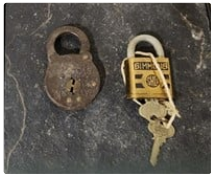

56 Padlocks - Simmons Six Lever 1910s & Brass SHCo

1. Six Lever 1910s, no key 3.125" T x 2" W 2. Simmons Brass SHCo with 2 keys with Simmons Log