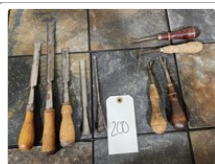

200 Keen Kutter 5/8" Chisel With Beveled Edge and

Shapleigh Chisel 5/8", Diamond Edge Chisel 5/8" With Beveled Edge, Keen Kutter 1/2" Chisel With Beveled Edge, Keen Kutter 1/4" Chisel, Keen Kutter Tack Claws QTY 4