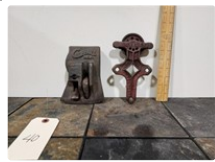

41 KK Pipe Wrenches Qty 4 Vtg Mechanics Plumbers Tool

40 Chopper 1 Axe Head; Louden Barn Door Roller Vtg