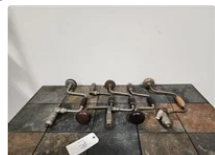

180 **EC Simmons Keen Kutter Round Clock 13 1/4"**

179 **Shapleigh & Keen Kutter Braces Qty 5**

8, 104, KK10, K210N Shapleigh is the light wood Brace