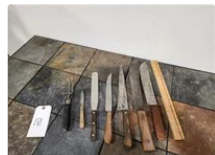

182 **Antique Calipers & Divide**

181 **KK Knives, Shapleigh's Hammer Forged 1843 Pairing**

Knife 3" blade - KK 8" Butcher Knife - Fork with Stage Handles - KK Kitchen Spatula K646-8 - Shapleigh's Hammer Forged 1843 - 1934 10" blade Knife - Shapleigh's Hammer Forged 1843 - 1934 12" blade Knife - 10" Blade Knife Utica Cutlery Co. Kutmas R