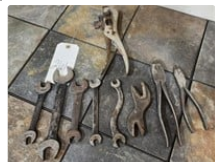

261 Diamond Edge Ended Alligator Wrench,

-Diamond Edge 725 Wrench, One Side 7/16 and 1/2 -Diamond Edge DEX31 Wrench, 7/8 and 25/32 -Diamond Edge 27 Wrench, 11/16 and 19/32 -Keen Kutter K380 Wrench, 3/16 and 1/4 -Keen Kutter K-1 Wrench, 17/32 and 7/16 -Simmons Pliers 8 1/2" L -Keen Kutter K85-6 Pliers 6 1/2"L, Side Cutting -Keen Kutter Saw Set 9" L