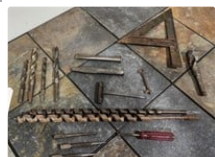

251 **Keen Kutter Red Plastic Handle Flat Head Screw**

Driver - 5" Length Gimlet Single cut 5" Length 1/32" Keen Kutter Qty 3 KK Miter 10" Space KK Shaped Key KK Ship Car Bit 16 1/2" length KK bit 17 1/4" Length Twist Drill 3/8" Keen Kutter KK 5/16" and 3/4" bit KK Chisel Qty 2 Keen Kutter 1/2", Electric/Bell Hanger Big 16