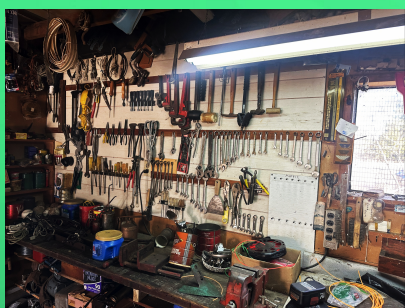

- Estates
- Livestock
- Liquidations
- Farms
- Commercial
- Real Estate
- Machinery

JK PARKER

AUCTION & REALTY

Office: 744 Yoachum Rd., Harrah, OK 73045
PHONE (405) 454-2628

Visit our Website: www.jkparkerauction.com
for more pictures and details~

- Jeff Parker - Auctioneer, Realtor (405) 630-9184
- Danny Thompson, Auctioneer (405) 915-3379
- Ron Spiva, Auctioneer, Broker (405) 880-6320
- Scoots Hames, Ringman (405) 639-1572

TERMS OF SALE: Cash or check with proper ID, drivers license required for registration. Bring a copy of your tax exempt number or tax will be collected. ANY ANNOUNCEMENTS MADE DAY OF SALE SUPERSEDE ALL PREVIOUS ADVERTISEMENTS. **NO CREDIT CARDS.** Not responsible in case of accidents. **NO BUYER'S PREMIUM.**